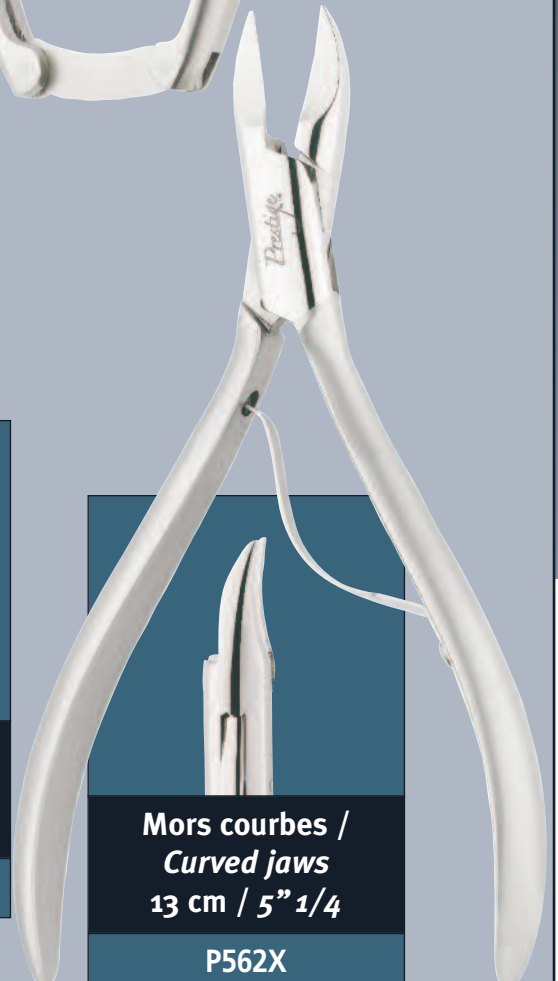

## The Prestige Range, quality and innovation in skin and nail care:

- *Single spring on nail and cuticle nippers,*
- *Martensitic stainless steel,*
- *Hardness of steel from 50 to 52 HRC,*
- *Articulations with rounded angles,*
- *Excellent quality and longevity of cutting edges,*
- *Perfect grip and precision in use,*
- *Two-colour range : polished and satin.*

Patented models

 PINCES À ONGLES / NAIL NIPPERS

Mors concaves /  
Concave jaws  
11,5 cm / 4 1/2"

P900X

Mors obliques /  
Moon jaws  
13 cm / 5" 1/4

P555X

Mors classiques /  
Classic jaws  
14 cm / 5" 1/2

P904X

Mors effilés /  
Flat & pointed jaws  
13 cm / 5" 1/4

P910X

Mors courbes /  
Curved jaws  
13 cm / 5" 1/4

P562X

**PINCES À ENVIES 12 cm / CUTICLE NIPPERS 4 3/4"**

Avec fermoir <i>With lock</i>		Sans fermoir <i>Single Spring</i>
Mors 3 mm / <i>1/4 jaw</i>		Mors 3 mm / <i>1/4 jaw</i>
P902LX3		P903X3

Avec fermoir <i>With lock</i>		Sans fermoir <i>Single Spring</i>
Mors 5 mm / <i>1/2 jaw</i>		Mors 5 mm / <i>1/2 jaw</i>
P902LX5		P903X5

**CISEAUX À ONGLES ET ENVIES / NAIL & CUTICLE SCISSORS**

<b>Droits / Straight</b>	
9 cm / 3 1/2"	10 cm / 4"
P92X9D	P92X10D